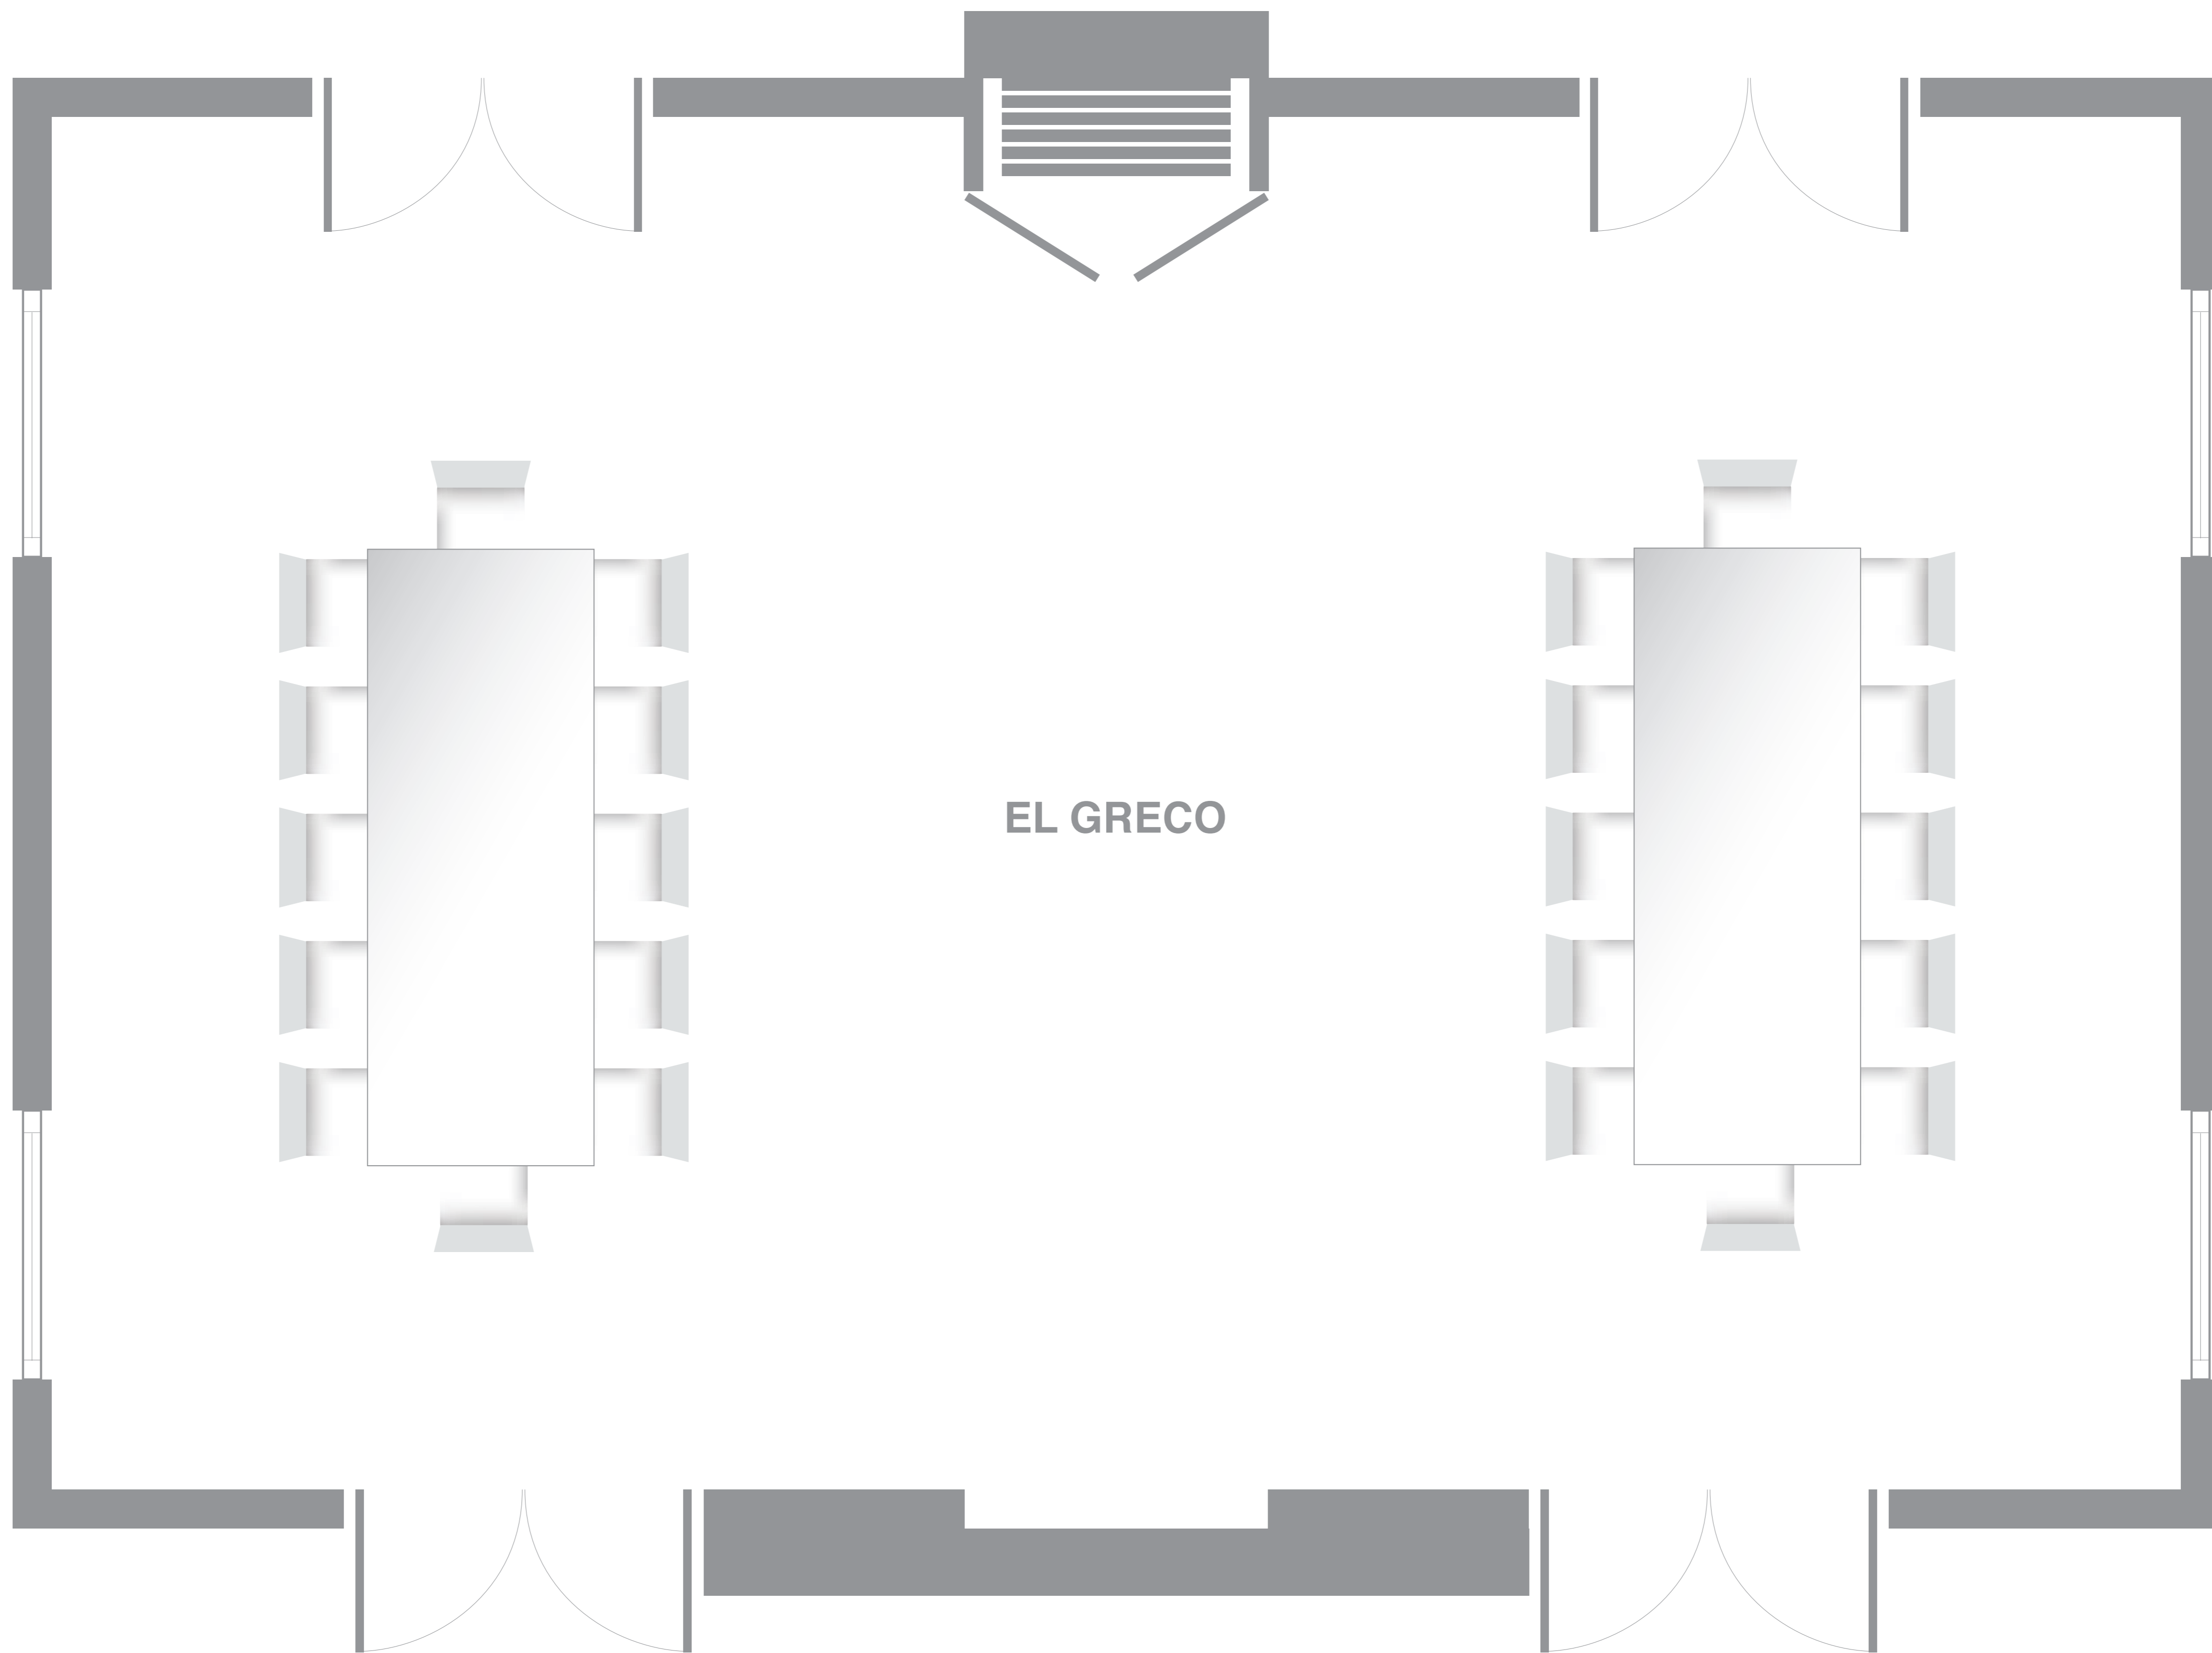

GRECOTEL  
WHITE PALACE

MEETING ROOM	TOTAL m <sup>2</sup>	LIGHTING	THEATRE STYLE	CLASSROOM	U-SHAPE	BANQUET STYLE	COCKTAIL RECEPTION	GUESTROOMS	AIRPORT DISTANCE (KM)
EL GRECO	87	√	50	28	-	-	-	264	75