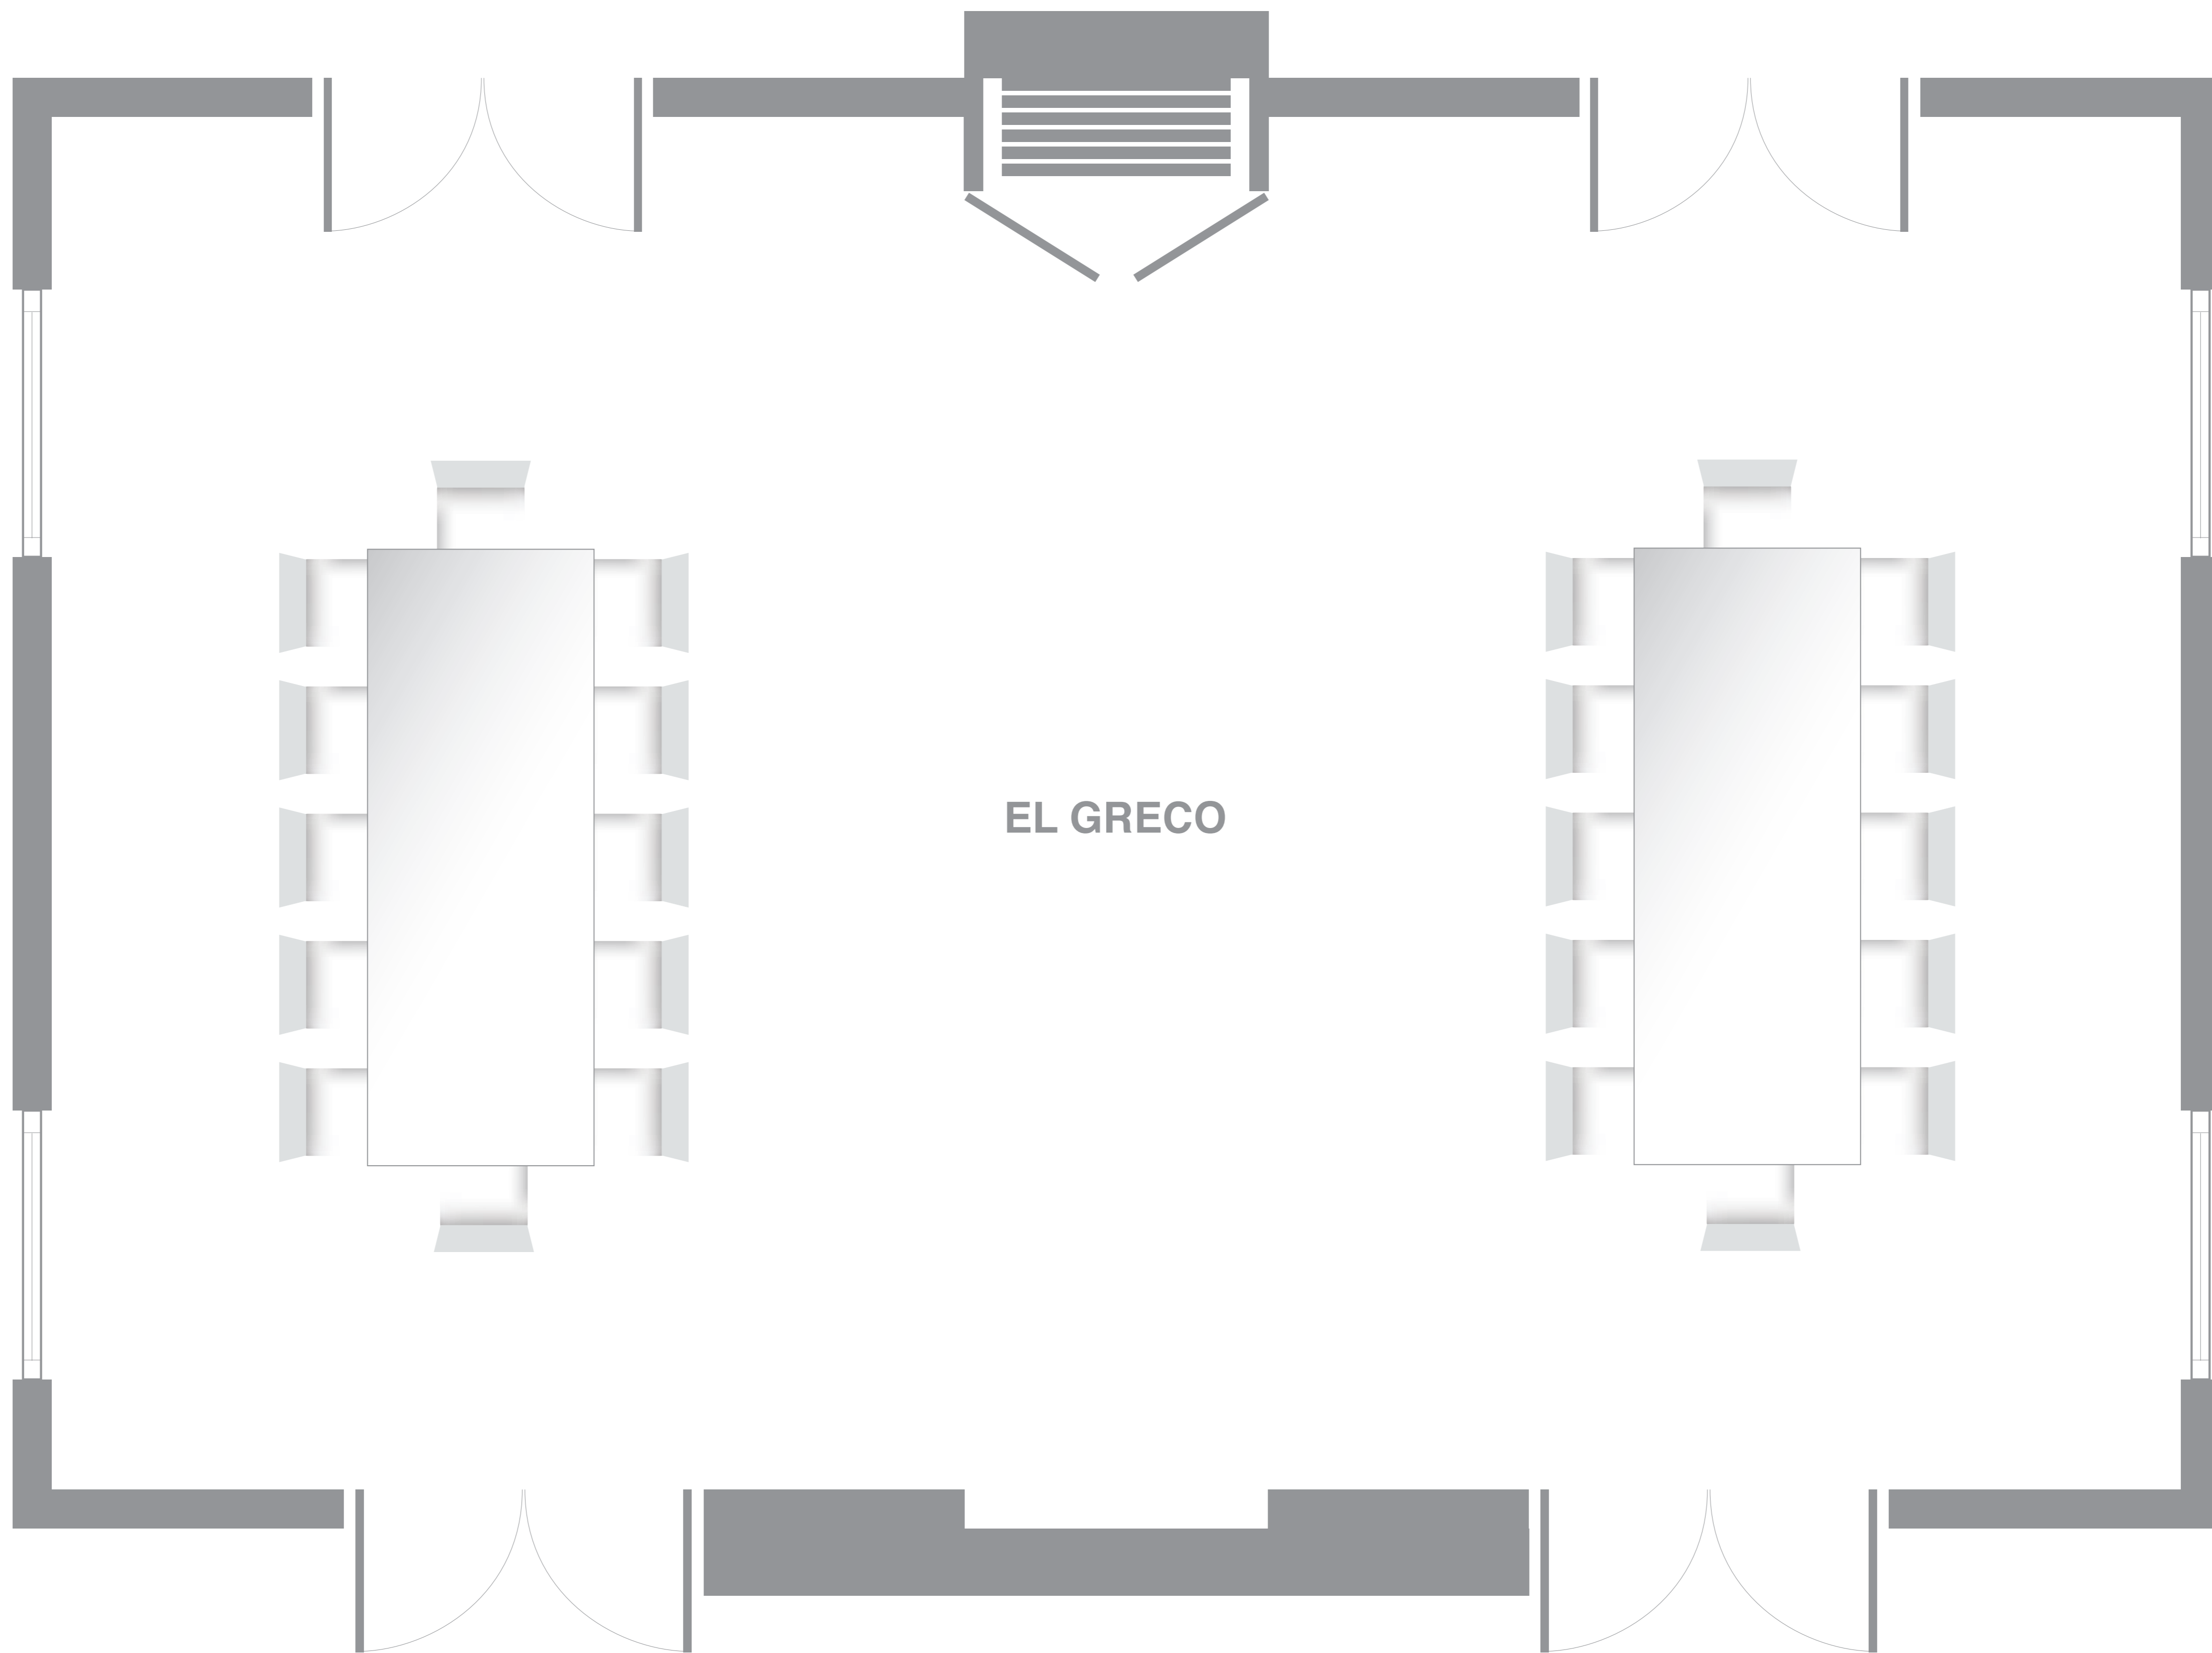

GRECOTEL
WHITE PALACE

MEETING ROOM	TOTAL m ²	LIGHTING	THEATRE STYLE	CLASSROOM	U-SHAPE	BANQUET STYLE	COCKTAIL RECEPTION	GUESTROOMS	AIRPORT DISTANCE (KM)
EL GRECO	87	√	50	36	-	-	-	264	75